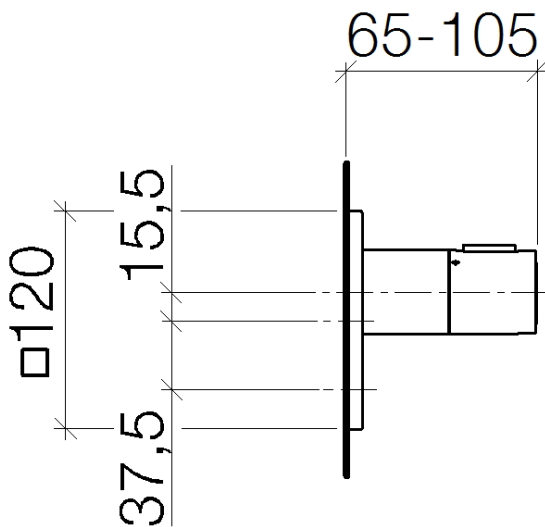

Shower - Symetrics

xTOOL Concealed thermostat without volume control - polished chrome

Article number: 36 417 980-00

- Cover plate 4-3/4" x 4-3/4"
- Temperature control handle with safety lock at 100 °F/ 38°C
- Fittings group in compliance with DIN 4109: 2

polished chrome

Accessory is required for this item.

Dimensional drawing

All dimensions in mm / inch = mm x 0,0394

Shower - Symetrics

xTOOL Concealed thermostat without volume control - polished chrome

Article number: 36 417 980-00

Flow rate chart

Shower - Symetrics

xTOOL Concealed thermostat without volume control - polished chrome

Article number: 36 417 980-00

Other surface finishes

platinum matte

36 417 980-06

More custom finish options are available via special production (xTra Service). Please see our finish matrix for availability and pricing or contact a Dornbracht representative.

Required article

35 517 970-90 0010

xTOOL Concealed thermostat
rough -

Spare parts list

Number	Item Number	Designation	Number of units
--------	-------------	-------------	-----------------