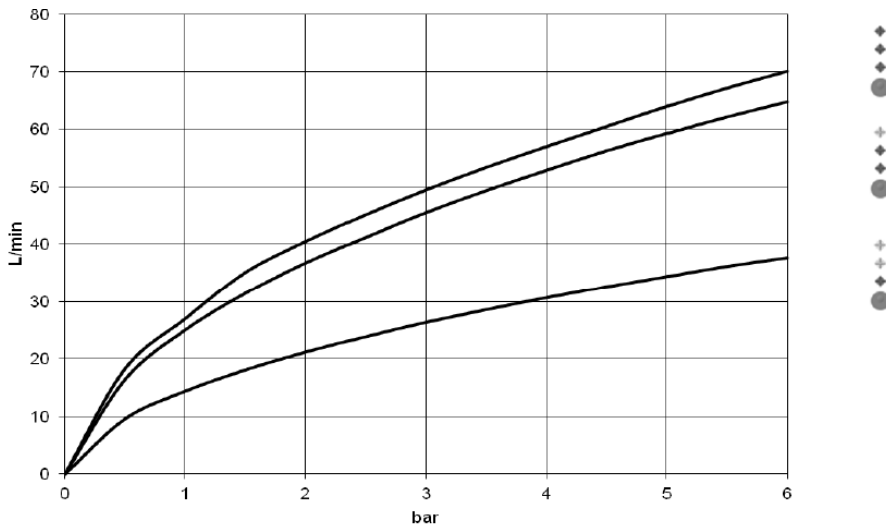

Shower - Symetrics

xTOOL Concealed thermostat without volume control - polished chrome

Article number: 36 417 980-00

- Cover plate 4-3/4" x 4-3/4"
- Temperature control handle with safety lock at 100 °F/ 38°C
- Fittings group in compliance with DIN 4109: 2

polished chrome

Accessory is required for this item.

Dimensional drawing

All dimensions in mm / inch = mm x 0,0394

Shower - Symetrics

xTOOL Concealed thermostat without volume control - polished chrome

Article number: 36 417 980-00

Flow rate chart

Shower - Symetrics

xTOOL Concealed thermostat without volume control - polished chrome

Article number: 36 417 980-00

Other surface finishes

platinum matte

36 417 980-06

More custom finish options are available via special production (xTra Service). Please see our finish matrix for availability and pricing or contact a Dornbracht representative.